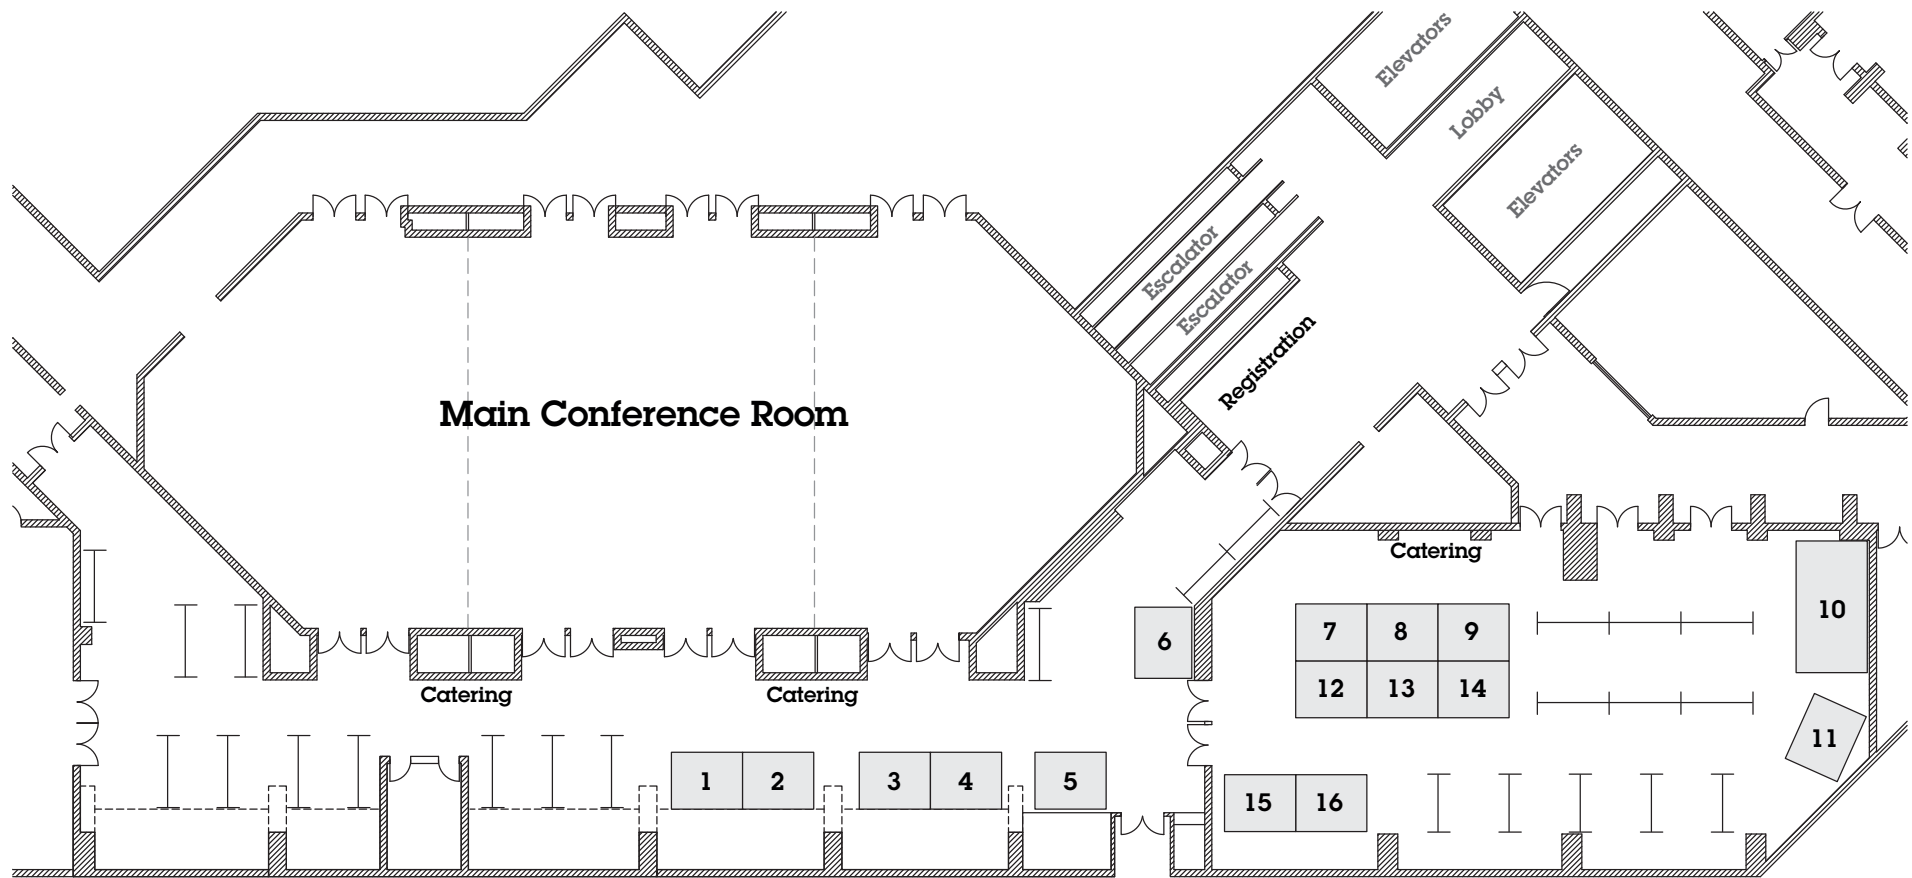

Exhibition & Conference Floor Plan

Date 21-23 April 2013 **Venue** Westin Harbour Castle Hotel, Toronto, Canada

www.wsmconference.com

Exhibitor List

NO EXHIBITOR

- 1 CEPSM

- 2 iSMA

- 3 Ogilvy Public Relations